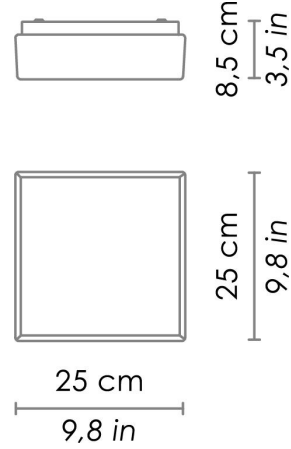

CAORLE

WALL

Wall-ceiling lamps with diffuser in mouth-blown, satin-finish opal triplex glass; matt white painted metal frame. The product is suitable for indoor use only.

CODE COLOR

ZA-LL1305-

White

DIMENSIONS AND HOLES

Dimensions

25 - 25 - 8,8 cm / 9,8 - 9,8 - 3,4 in

ILLUMINOTECHNICAL SPECIFICATIONS

Source

E26

Total Watt

2 x 60W Max

ILLUMINOTECHNICAL SPECIFICATIONS